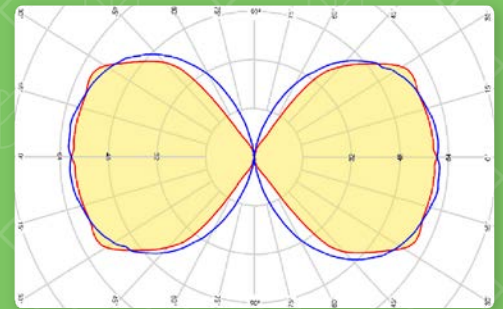

DIMENSIONS

	L	W	H
Odyssey 100 Luminaire	2500mm	78mm	89mm

SPECTRA OPTIONS

SPECTRUM PHOTON DISTRIBUTION

	Blue PF	Green PF	Red PF	Far Red PF
OD01	11%	0%	89%	0%

LIGHT DISTRIBUTION

VERTICALLY
URBAN

+44 (0)113 322 6459