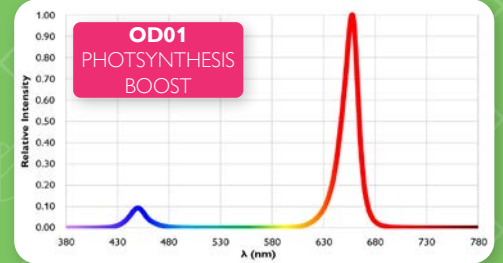

DIMENSIONS

	L	W	H
Odyssey 100 Luminaire	2500mm	78mm	89mm

SPECTRA OPTIONS

SPECTRUM PHOTON DISTRIBUTION

	Blue PF	Green PF	Red PF	Far Red PF
OD01	11%	0%	89%	0%

LIGHT DISTRIBUTION

VERTICALLY
URBAN

+44 (0)113 322 6459