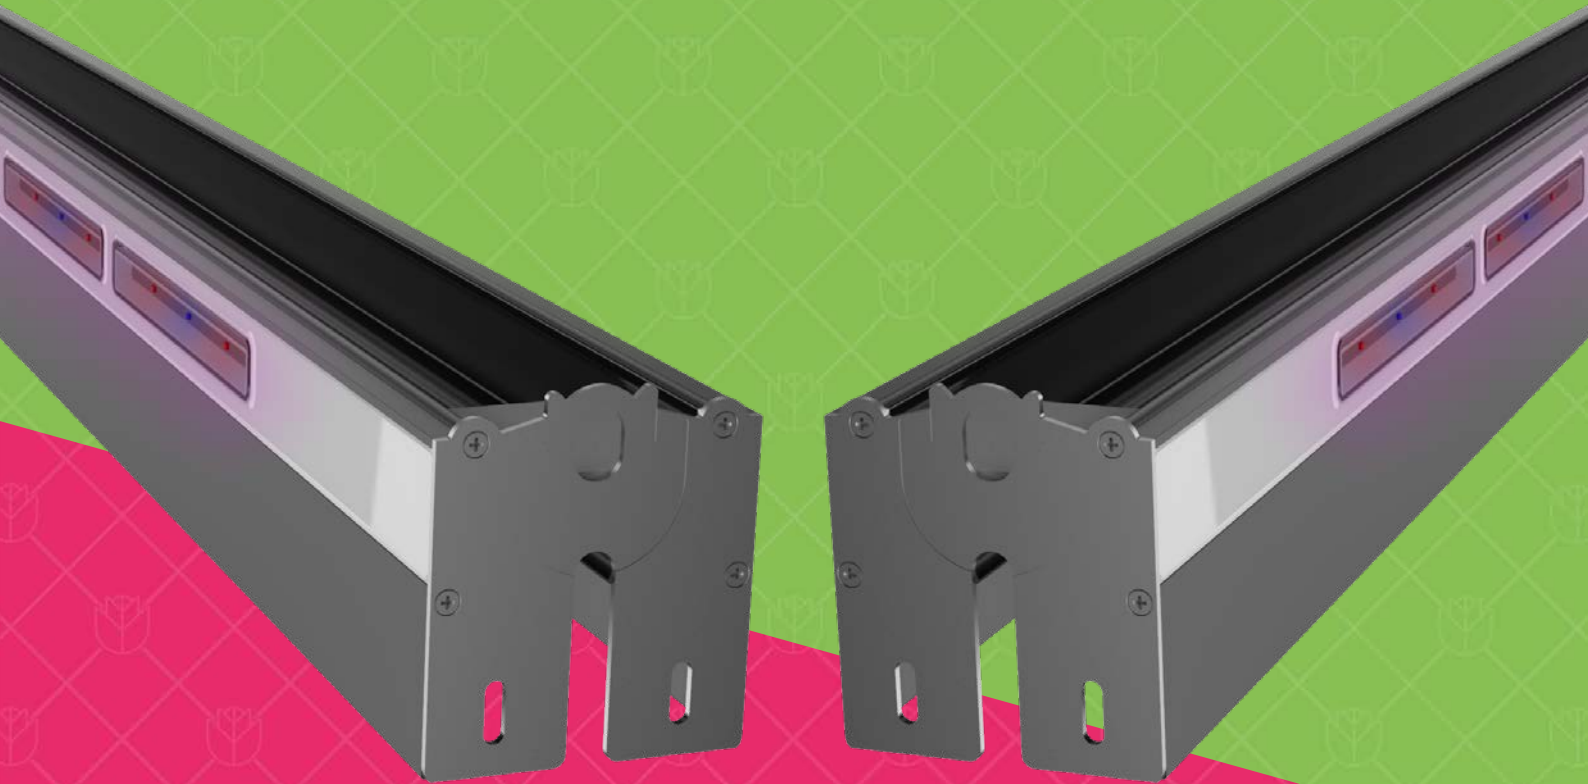

VERTICALLY URBAN

LIGHTING THE FARMS OF THE FUTURE

CONTACT DETAILS

VERTICALLY URBAN

Typhoon House
Moxon Way
Leeds
West Yorkshire
LS25 6FB
United Kingdom

hello@verticallyurban.com

+44(0)113 322 6459

verticallyurban.com

VO230626