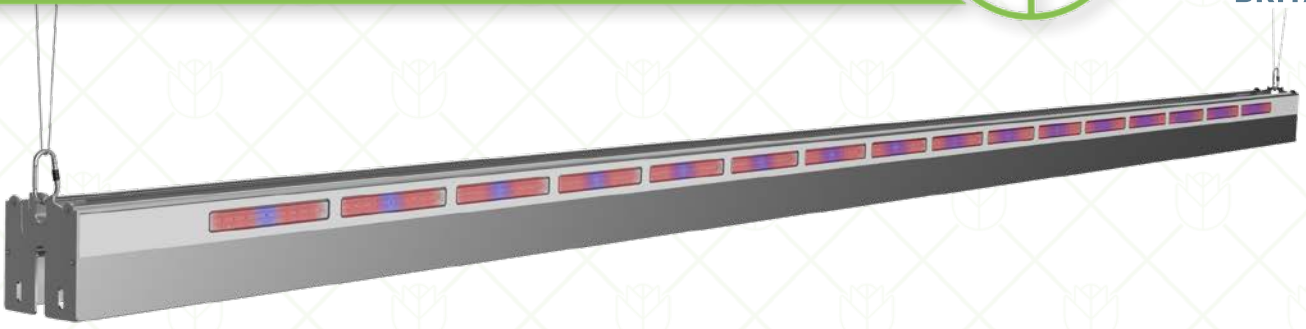

ODYSSEY 100

The Odyssey 100 is an effective and robust horticultural LED grow light ideal to add supplemental lighting between high-wire crops.

Manufactured in the UK using the latest in LED technology and housed in a robust 2500mm linear extrusion it is built to last. Additionally, encapsulation in chemically inert resin gives this luminaire an IP65 rating, meaning water ingress from jet washing and spraying is a thing of the past.

A removable power supply allows input voltages in the range of 180 to 528 VAC. Suspension is via an additional wire mounting kit available upon request.