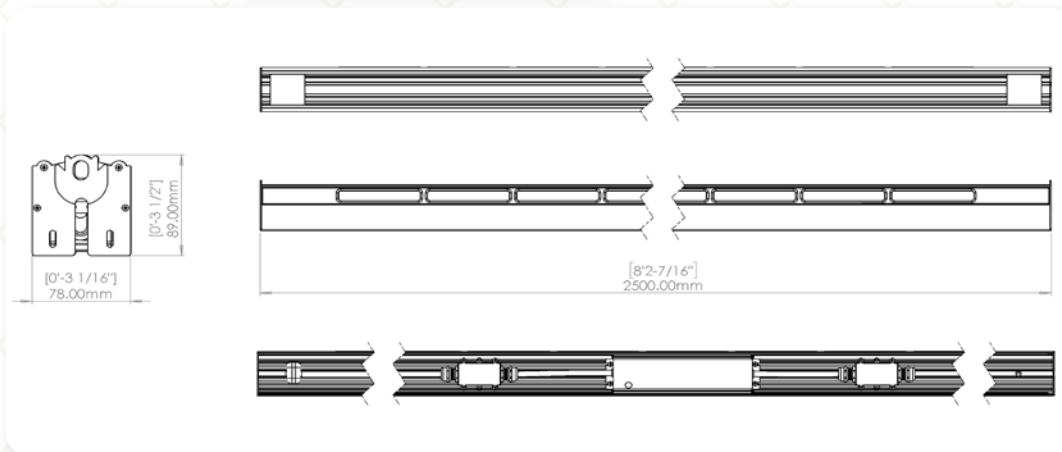

DIMENSIONS

	L	W	H
Odyssey 100 Luminaire	2500mm	78mm	89mm