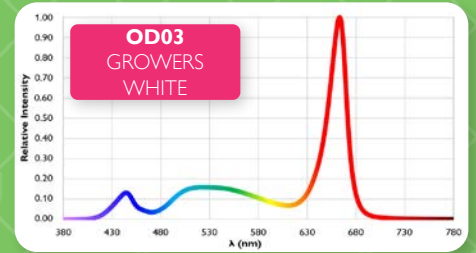

WU230625

ODYSSEY 300

SPECTRA OPTIONS

SPECTRUM PHOTON DISTRIBUTION

	Blue PF	Green PF	Red PF	Far Red PF
OD01	11%	0%	89%	0%
OD02	17%	8%	75%	0%
OD03	10%	25%	64%	1%

LIGHT DISTRIBUTION

DIMENSIONS

SPECIFICATIONS