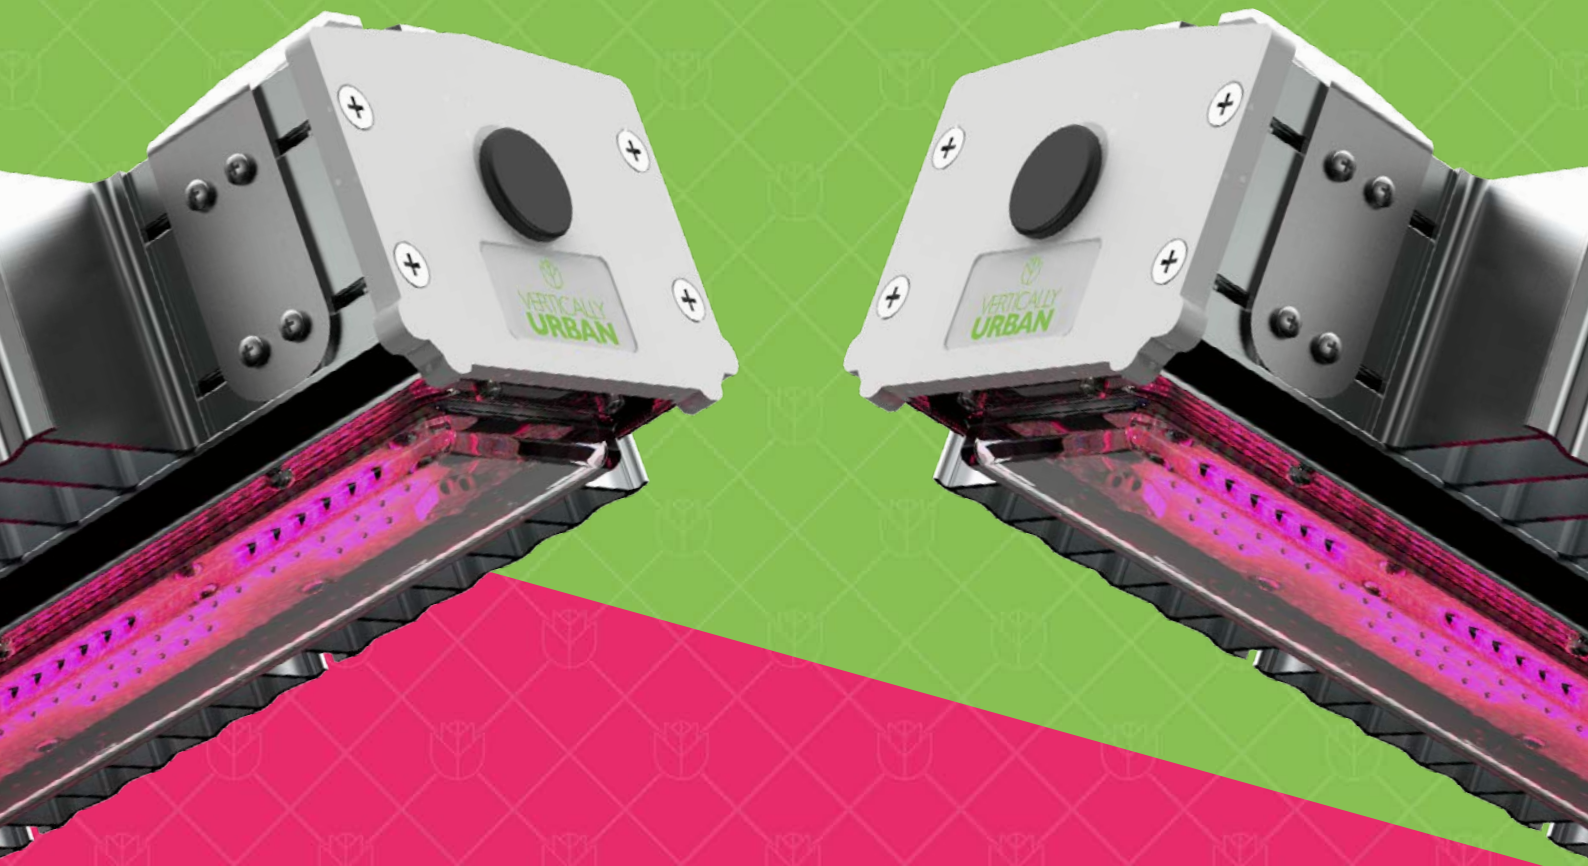

VERTICALLY URBAN

LIGHTING THE FARMS OF THE FUTURE

CONTACT DETAILS

VERTICALLY URBAN

Typhoon House
Moxon Way
Leeds
West Yorkshire
LS25 6FB
United Kingdom

hello@verticallyurban.com

+44(0)113 322 6459

verticallyurban.com