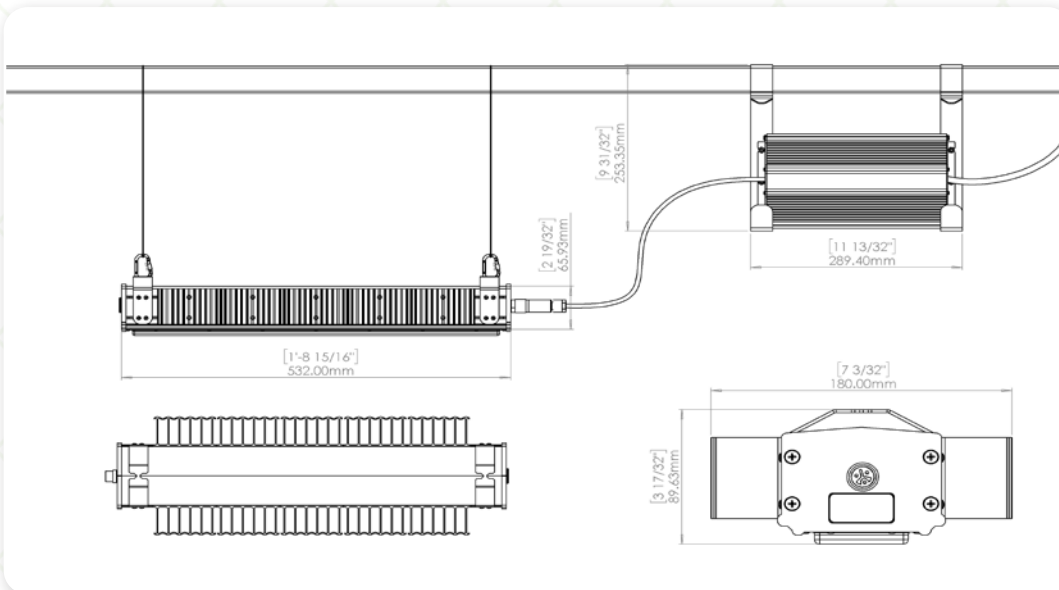

LIGHT DISTRIBUTION

DIMENSIONS