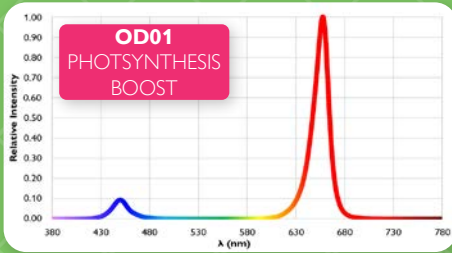

WU230625

ODYSSEY 300

SPECTRA OPTIONS

SPECTRUM PHOTON DISTRIBUTION

	Blue PF	Green PF	Red PF	Far Red PF
OD01	11%	0%	89%	0%
OD02	17%	8%	75%	0%
OD03	10%	25%	64%	1%

LIGHT DISTRIBUTION

DIMENSIONS

SPECIFICATIONS