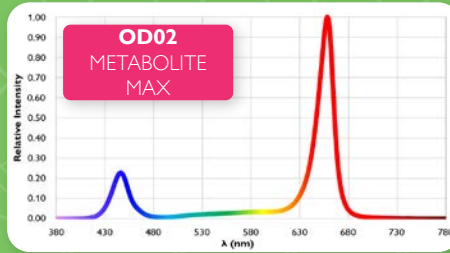

WU230625

ODYSSEY 300

SPECTRA OPTIONS

SPECTRUM PHOTON DISTRIBUTION

	Blue PF	Green PF	Red PF	Far Red PF
OD01	11%	0%	89%	0%
OD02	17%	8%	75%	0%
OD03	10%	25%	64%	1%

LIGHT DISTRIBUTION

DIMENSIONS

SPECIFICATIONS