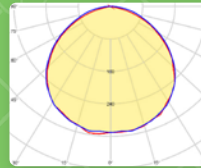

WU230625

ODYSSEY 300

SPECTRA OPTIONS

SPECTRUM PHOTON DISTRIBUTION

	Blue PF	Green PF	Red PF	Far Red PF
OD01	11%	0%	89%	0%
OD02	17%	8%	75%	0%
OD03	10%	25%	64%	1%

LIGHT DISTRIBUTION

DIMENSIONS

SPECIFICATIONS