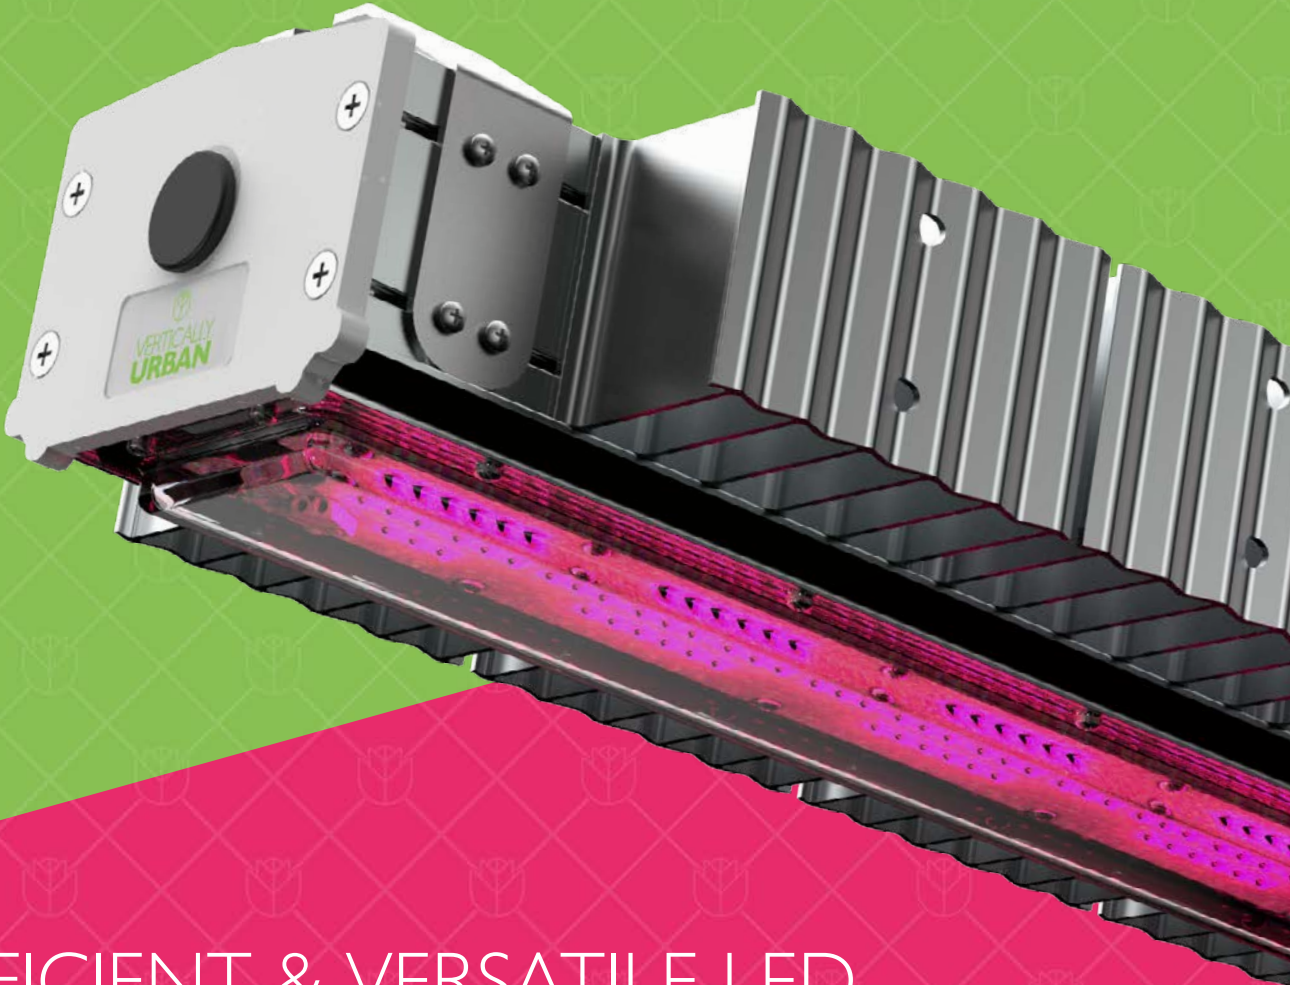

ODYSSEY 300

VERTICALLY
URBAN

LIGHTING THE FARMS OF THE FUTURE

AN EFFICIENT & VERSATILE LED
HORTICULTURAL LUMINAIRE

For Mid-Height Glasshouse or Indoor Farming Installations

+44 (0)113 322 6459

hello@verticallyurban.com

verticallyurban.com

VERTICALLY URBAN | Typhoon House, Moxon Way, Leeds, West Yorkshire, LS25 6FB, United Kingdom

V.U.23.02.25