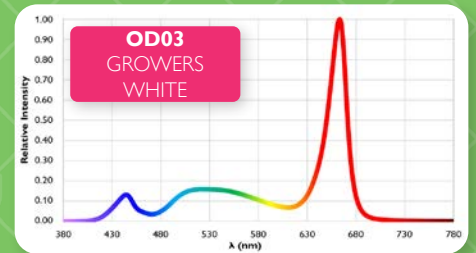

ODYSSEY 600

SPECTRA OPTIONS