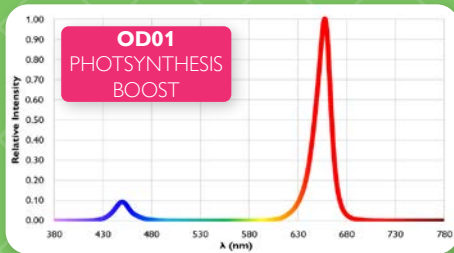

SPECTRA OPTIONS