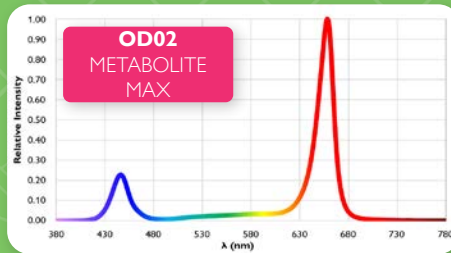

SPECTRA OPTIONS