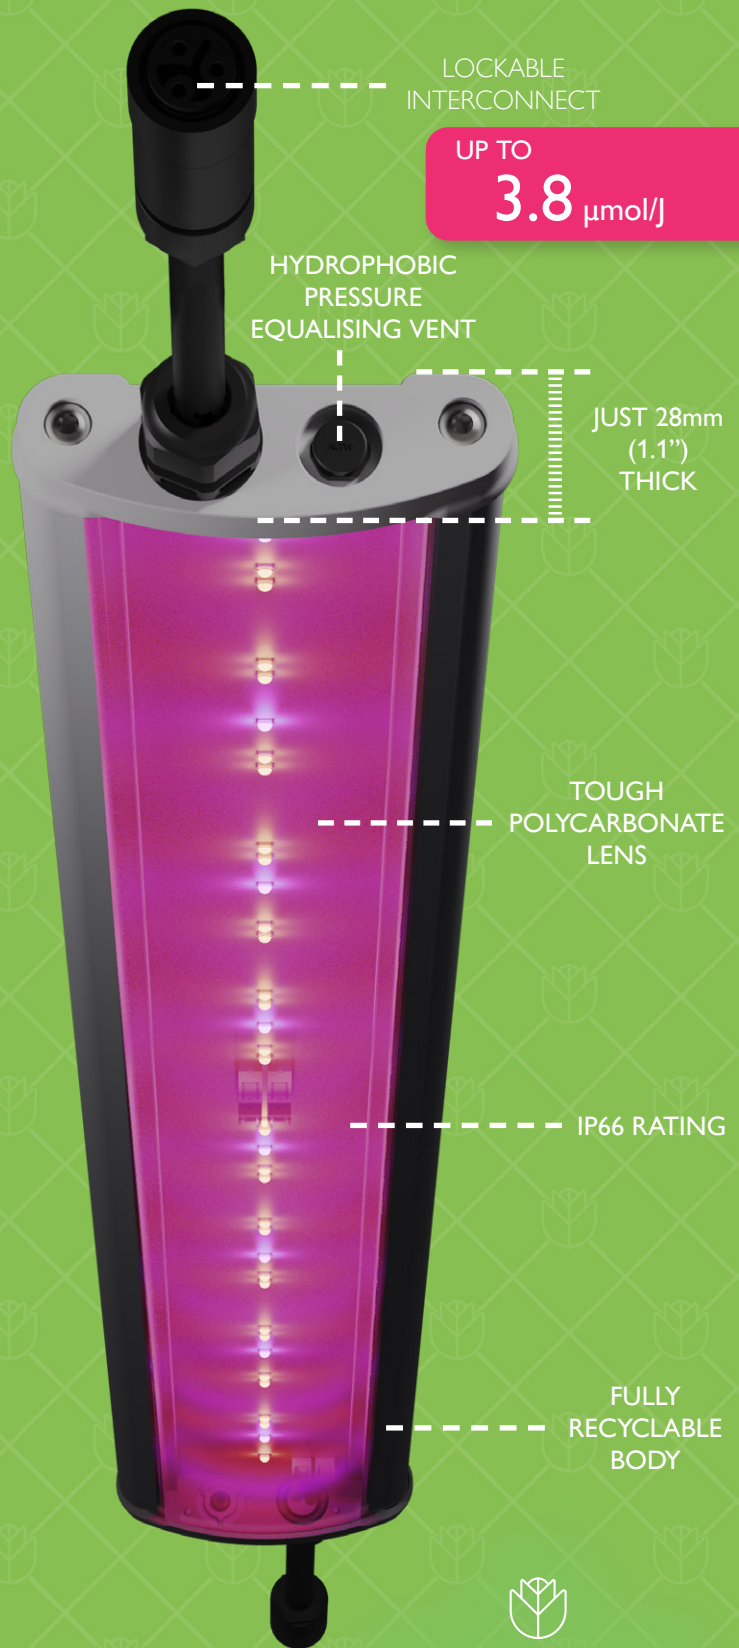

HORTI-BLAZE™

The Horti-Blaze™ is a high-powered, efficient and rugged horticultural LED sole-source grow light for vertical farming and other indoor farming applications.

Manufactured in the UK using the latest in LED technology and in lengths up to 2.4m (8'), Horti-Blaze™ is available in multiple spectra with market leading efficacies.

Easily integrated into racking systems as a top-light or an intracanopy solution, the Horti-Blaze™ system minimises the number of luminaires required and utilises fewer drivers compared to similar products, minimising electrical connections & reducing install cost.

LOCKABLE INTERCONNECT

UP TO
3.8 $\mu\text{mol/J}$

HYDROPHOBIC PRESSURE EQUALISING VENT

JUST 28mm (1.1") THICK

TOUGH POLYCARBONATE LENS

IP66 RATING

FULLY RECYCLABLE BODY

HIGHER PPF & WIDER BEAM ANGLE

Meaning fewer luminaires for the same coverage in many cases

LOWER INSTALL COST

Increased max run lengths mean fewer drivers & electrical connections.

REDUCED ENERGY CONSUMPTION

Market leading efficacies keep energy use to a minimum

INCREASED RECYCLABILITY

A fully recyclable body & refurbishable parts reduce end of life waste

VERTICALLY URBAN

+44 (0)113 322 6459

hello@verticallyurban.com

verticallyurban.com

VERTICALLY URBAN | Typhoon House, Moxon Way, Leeds, West Yorkshire, LS25 6FB, United Kingdom

WU230003