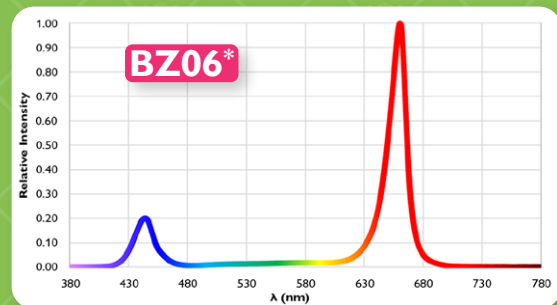

BZ06* - EFFICIENT VEGETATIVE

- Pale purple appearance
- High proportion of red and blue wavelengths drive photosynthesis
- Small, energy efficient, addition of green light allows for improved visual crop inspection

SPECTRA PHOTON DISTRIBUTION & RATIO

	Blue PF	Green PF	Red PF	Far Red PF	B:G	R:B	R:FR
BZ01	11%	0%	89%	0%	-	8.1	-
BZ03	11%	21%	67%	1%	0.5	8.0	72.0
BZ05	12%	50%	36%	2%	0.2	3.0	13
BZ06*	13%	5%	82%	0%	2.6	6.3	-

*BZ06 is not currently available in North America

VERTICALLY
URBAN