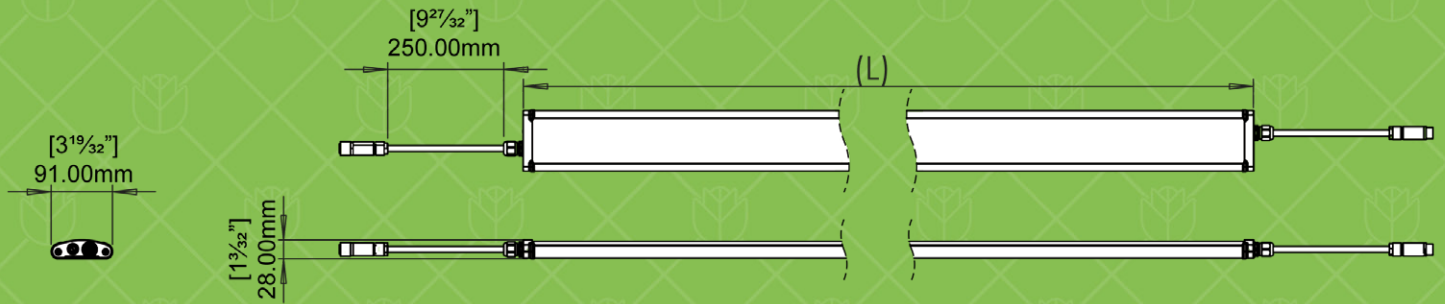

HORTI-BLAZE™

DIMENSIONS

Length	603mm / 2'	1186mm / 4'	1769mm / 6'	2352mm / 8'
Weight	0.8kg / 1.76lb	1.6kg / 3.52lb	2.4kg / 5.29lb	3.2kg / 7.05lb

ACCESSORIES

Part No.	Description	Qty
018109	1m / 3.3ft Input Cable & Terminator	1
018180	3m / 9.8ft Input Cable & Terminator	1
018181	5m / 16.4ft Input Cable & Terminator	1
018178	10m / 32.8ft Input Cable & Terminator	1
018137	1m / 3.3ft Link Cable	1
018105	Horti-Blaze Clip	1
018323	PSU 600W 1425mA (100-240VAC)	1
020003	PSU 600W 1425mA (277-480VAC)	1
018270	PSU 600W 1500mA (120-277VAC)	1
018263	PSU 600W 1500mA (277-480VAC)	1
018271	PSU 600W 1750mA (100-240VAC)	1
018266	PSU 600W 1750mA (277-480VAC)	1
020368	PSU 320W 1425mA (100-240VAC)	1
020367	PSU 320W 1425mA (277-480VAC)	1
020362	PSU 320W 1500mA (100-240VAC)	1
020364	PSU 320W 1500mA (277-480VAC)	1
020361	PSU 320W 1750mA (100-240VAC)	1
020363	PSU 320W 1750mA (277-480VAC)	1
018177	PSU 600W 1500mA (100-277VAC)	1
018176	PSU 600W 1500mA (277-480VAC)	1
018103	PSU 600W 1750mA (100-277VAC)	1
018104	PSU 600W 1750mA (277-480VAC)	1
020358	PSU 320W 1500mA (100-277VAC)	1
020360	PSU 320W 1500mA (277-480VAC)	1
020357	PSU 320W 1750mA (100-277VAC)	1
020359	PSU 320W 1750mA (277-480VAC)	1

North America Only