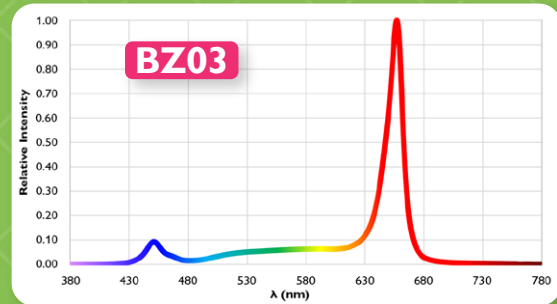

BZ03 - VEGETATIVE WHITE

- Pale pink appearance
- Emphasised red and additional green wavelengths promote good overall growth
- Ideal for a wide range of crops requiring regular attention from workers

BZ05 - BROAD WHITE