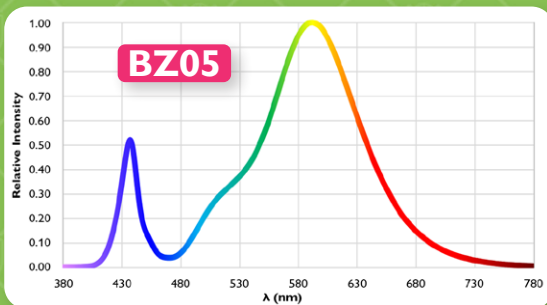

BZ05 - BROAD WHITE

- White light appearance
- Tailored towards the human eye, this spectrum gives balanced overall growth whilst making the plant grown under them appear vibrant and healthy
- Suitable for many crops