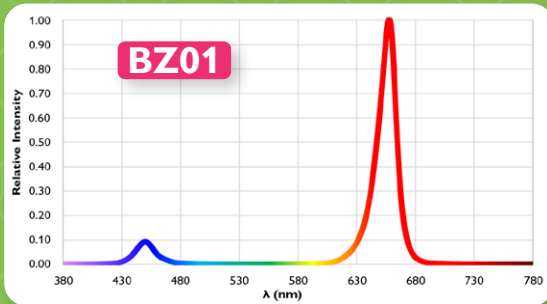

SPECTRA OPTIONS

BZ01 - EFFICIENT PHOTOSYNTHESIS

- Purple appearance
- Wavelengths targeted purely to drive photosynthesis, resulting in an energy-efficient, high-biomass yield
- Ideal for a wide range of crops grown in enclosed systems