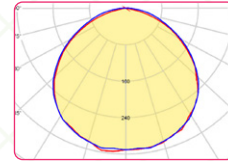

LIGHT DISTRIBUTION

SPECIFICATIONS

Part No.	Product Code	Spectrum	Power (W)	*PPF (μmol/s)	†PPE (μmol/J)
021428	VU-ODYSSEY-300-ODT01-532mm-230V-IP66-DMX	ODT01	270	784	>3.0
021387	VU-ODYSSEY-300-ODT01-532mm-230V-IP66	ODT01	270	784	>3.0
021429	VU-ODYSSEY-600-ODT01-1056mm-230V-IP66-DMX	ODT01	540	1568	>3.0
020285	VU-ODYSSEY-600-ODT01-1056mm-230V-IP66	ODT01	540	1568	>3.0

*Typical PPF +/-10% (all channels at 100%)

†Actual luminaire efficacy will vary with luminaire output spectrum settings.