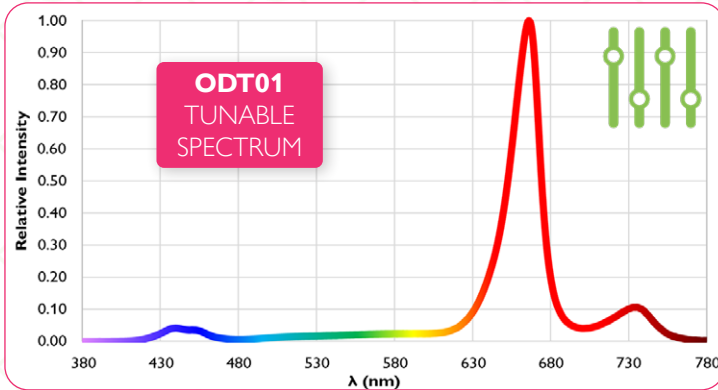

ODYSSEY TUNABLE

TUNABLE SPECTRUM

SPECTRUM PHOTON DISTRIBUTION & RATIOS

	Blue PF	Green PF	Red PF	Far Red PF	B:G	R:B	R:FR
ODT01[†]	5%	8%	78%	9%	0.6	15.6	8.7

[†]All channels at 100%

LIGHT DISTRIBUTION

SPECIFICATIONS

Part No.	Product Code	Spectrum	Power (W)	*PPF (μmol/s)	†PPE (μmol/J)
021428	VU-ODYSSEY-300-ODT01-532mm-230V-IP66-DMX	ODT01	270	784	>3.0
021387	VU-ODYSSEY-300-ODT01-532mm-230V-IP66	ODT01	270	784	>3.0
021429	VU-ODYSSEY-600-ODT01-1056mm-230V-IP66-DMX	ODT01	540	1568	>3.0
020285	VU-ODYSSEY-600-ODT01-1056mm-230V-IP66	ODT01	540	1568	>3.0

*Typical PPF +/-10% (all channels at 100%)

†Actual luminaire efficacy will vary with luminaire output spectrum settings.