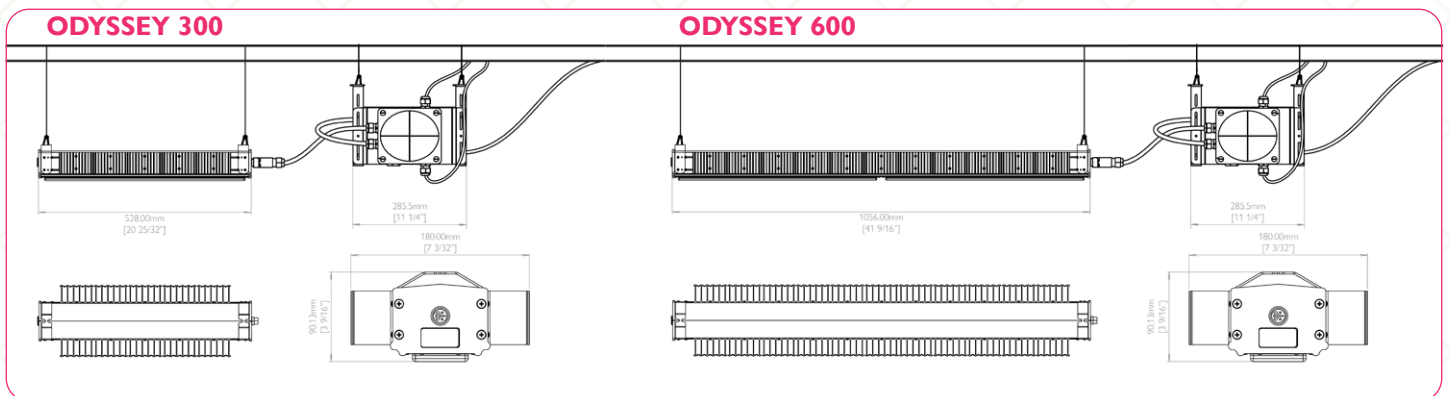

DIMENSIONS

ACCESSORIES

Part No.	Product Code
016856	VU-MOUNTING-KIT-ODYSSEY-UNISTRUT
016857	VU-MOUNTING-KIT-ODYSSEY-UNIVERSAL-CABLE

Each Odyssey luminaire is supplied with a power supply and driver kit as standard. A separate hanging kit of the desired type should be ordered for each luminaire.

+44 (0)113 322 6459

hello@verticallyurban.com

verticallyurban.com

VERTICALLY URBAN | Typhoon House, Moxon Way, Leeds, West Yorkshire, LS25 6FB, United Kingdom