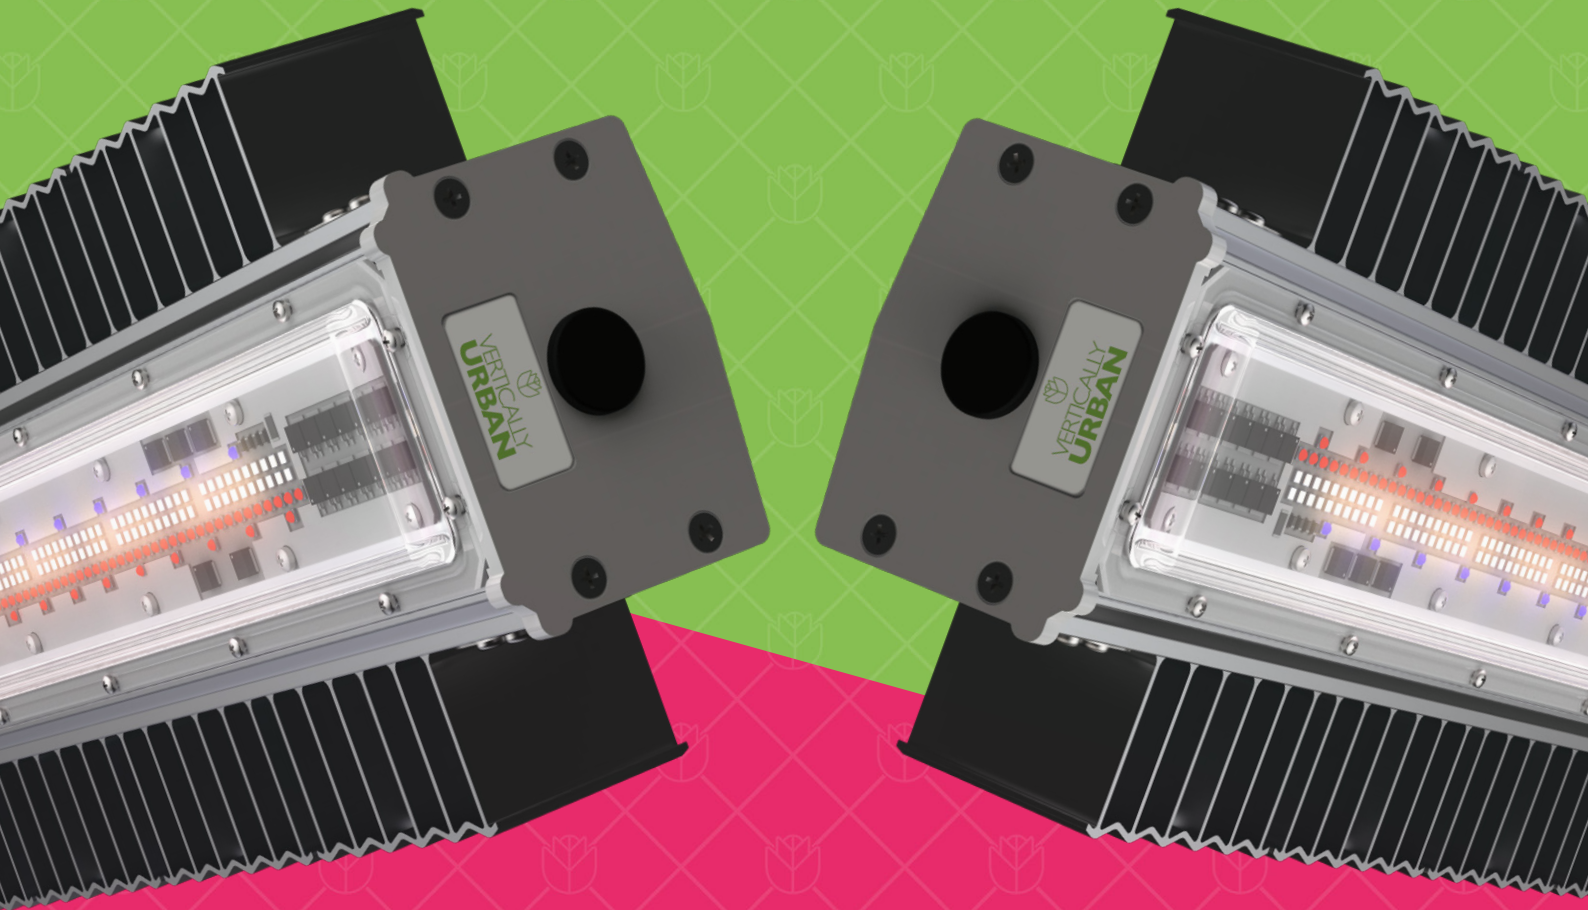

VERTICALLY URBAN

LIGHTING THE FARMS OF THE FUTURE

CONTACT DETAILS

VERTICALLY URBAN

Typhoon House
Moxon Way
Leeds
West Yorkshire
LS25 6FB
United Kingdom

hello@verticallyurban.com

+44(0)113 322 6459

verticallyurban.com

© 2024 Vertically Urban Limited. All rights reserved.
Information provided is subject to change without prior notice.

V.U.24.0412